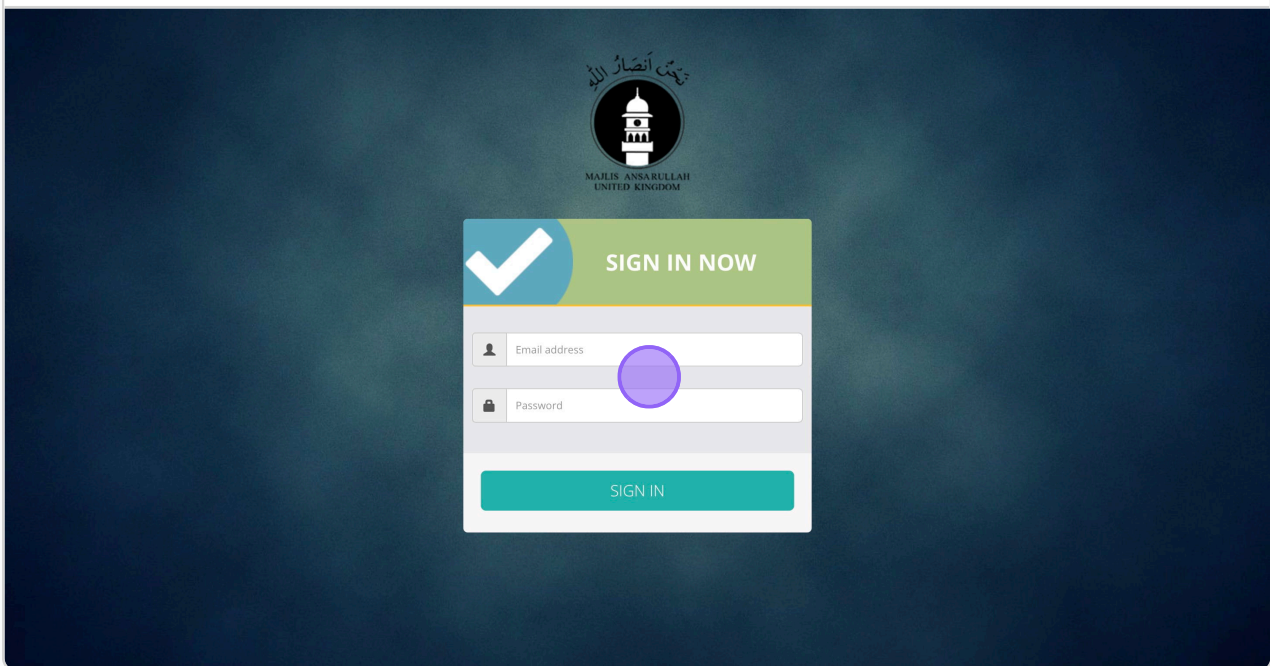

10 Enter your email linked with AMIS and your password