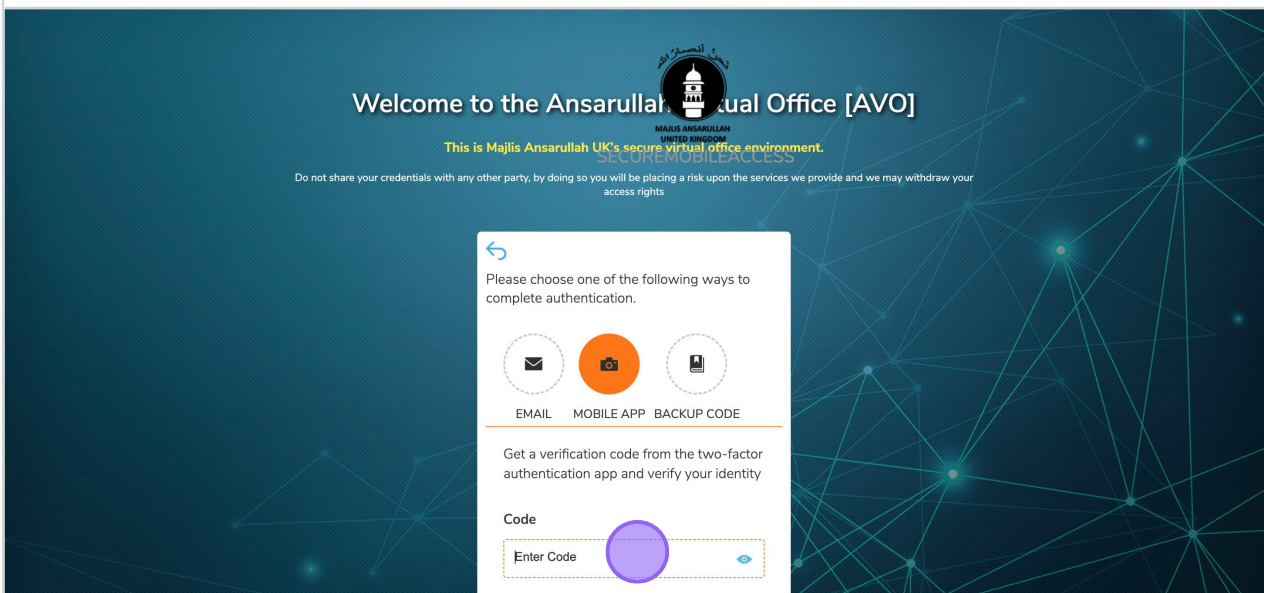

UserID

Enter username

Password

Enter password

LOGIN

4 Click on "LOGIN"

5

Select either EMAIL OR MOBILE APP Note: We recommend the MOBILE APP Method. For the Mobile App method, Install the Microsoft Authenticator app using the below URL - [link](#)
OR
Search Microsoft authenticator from your Google Play or App Store on your mobile phone.

6

How to connect with the Microsoft Authenticator app

Open Authenticator App on your mobile and press “+” Button on the top right corner

Click on “Work or school account”

Click on “Scan QR code”

Point your mobile camera to Computer screen and scan the QR code

7

Get the code from the Microsoft Authenticator app

8 Enter the code and Click on "VERIFY"

Welcome to the Ansarullah Virtual Office [AVO]

This is Majlis Ansarullah UK's secure virtual office environment.

SECURE MOBILE ACCESS