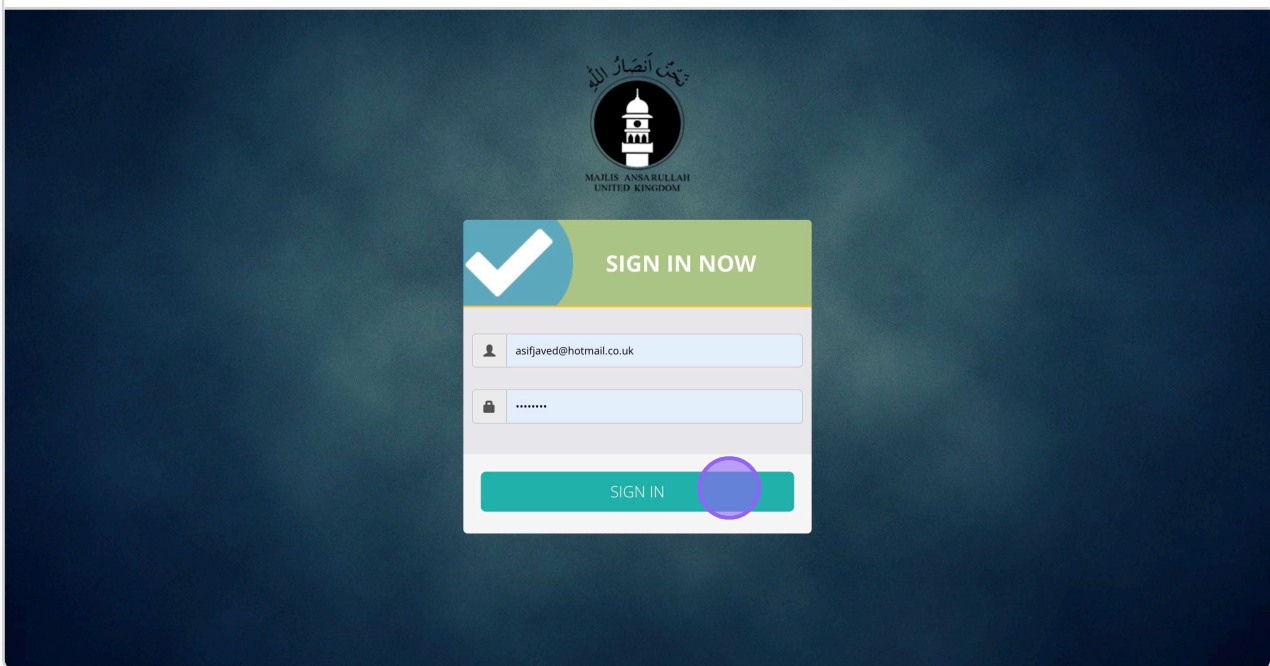

11 Click on "Sign in"