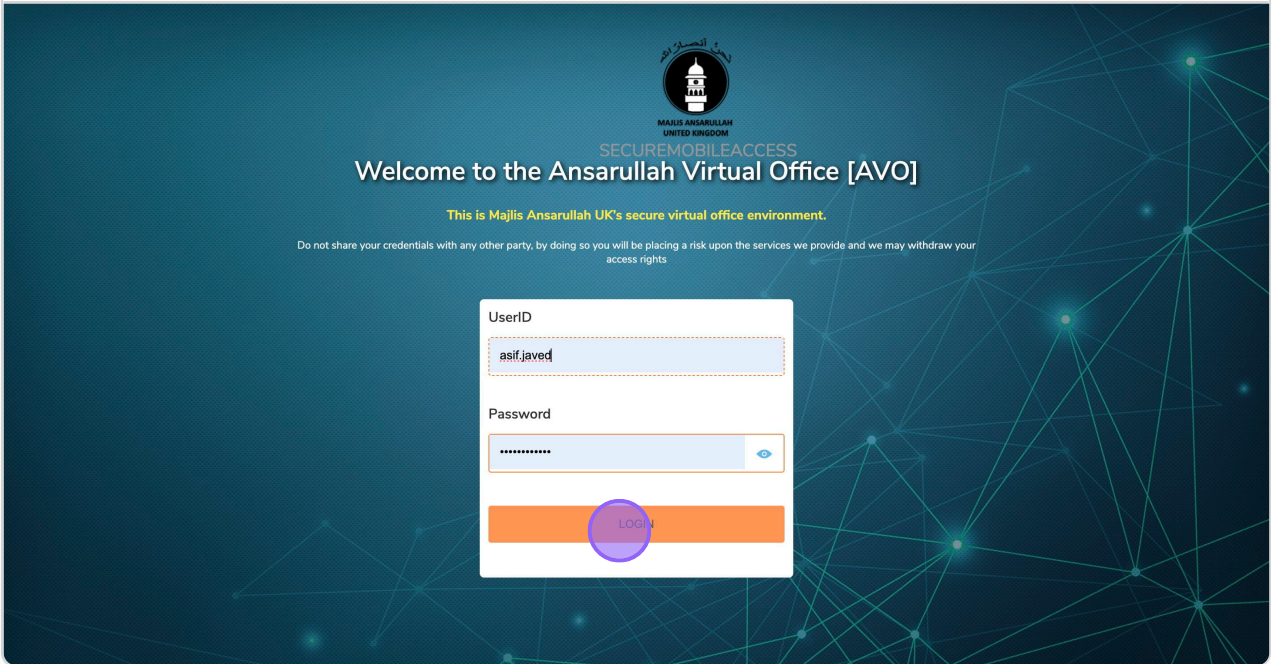

UserID

Enter username

Password

Enter password

LOGIN

4 Click on "LOGIN"

5

Select either EMAIL OR MOBILE APP Note: We recommend the MOBILE APP Method. For the Mobile App method, Install the Microsoft Authenticator app using the below URL - [link](#)
OR
Search Microsoft authenticator from your Google Play or App Store on your mobile phone.

6

How to connect with the Microsoft Authenticator app

Open Authenticator App on your mobile and press “+” Button on the top right corner

Click on “Work or school account”

Click on “Scan QR code”

Point your mobile camera to Computer screen and scan the QR code

7

Get the code from the Microsoft Authenticator app

8 Enter the code and Click on "VERIFY"

Welcome to the Ansarullah Virtual Office [AVO]

This is Majlis Ansarullah UK's secure virtual office environment.

SECURE MOBILE ACCESS