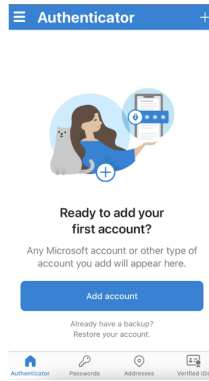

UserID

Enter username

Password

Enter password

LOGIN

4 Click on "LOGIN"

5

Select either EMAIL OR MOBILE APP Note: We recommend the MOBILE APP Method. For the Mobile App method, Install the Microsoft Authenticator app using the below URL - [link](#)
OR
Search Microsoft authenticator from your Google Play or App Store on your mobile phone.

6

How to connect with the Microsoft Authenticator app

Open Authenticator App on your mobile and press “+” Button on the top right corner

Click on “Work or school account”

Click on “Scan QR code”

Point your mobile camera to Computer screen and scan the QR code