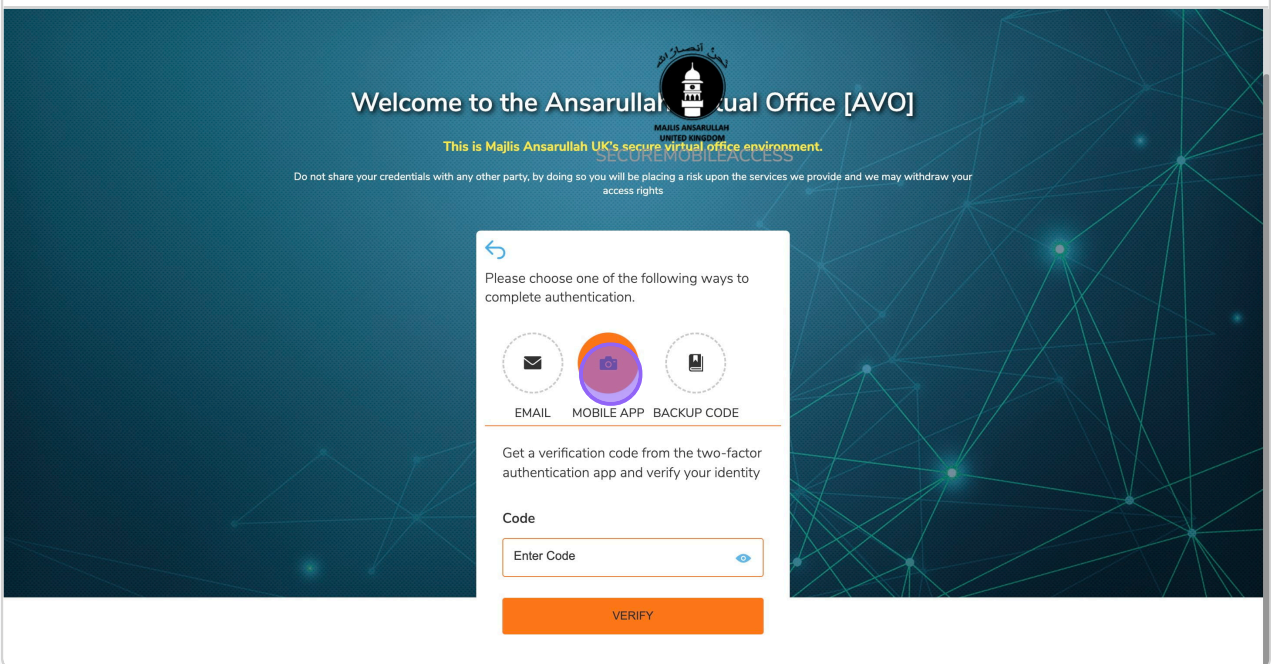

UserID

Enter username

Password

Enter password

LOGIN

4 Click on "LOGIN"

5

Select either EMAIL OR MOBILE APP Note: We recommend the MOBILE APP Method. For the Mobile App method, Install the Microsoft Authenticator app using the below URL - [link](#)
OR
Search Microsoft authenticator from your Google Play or App Store on your mobile phone.

6

How to connect with the Microsoft Authenticator app

Open Authenticator App on your mobile and press “+” Button on the top right corner

Click on “Work or school account”

Click on “Scan QR code”

Point your mobile camera to Computer screen and scan the QR code

7

Get the code from the Microsoft Authenticator app

8 Enter the code and Click on "VERIFY"

Welcome to the Ansarullah Virtual Office [AVO]

This is Majlis Ansarullah UK's secure virtual office environment.

SECURE MOBILE ACCESS