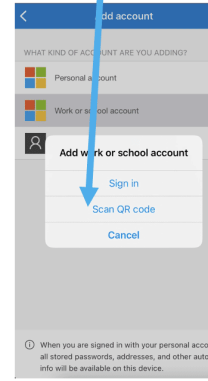

UserID

Enter username

Password

Enter password

LOGIN

4 Click on "LOGIN"

5

Select either EMAIL OR MOBILE APP Note: We recommend the MOBILE APP Method. For the Mobile App method, Install the Microsoft Authenticator app using the below URL - [link](#)
OR
Search Microsoft authenticator from your Google Play or App Store on your mobile phone.

6

How to connect with the Microsoft Authenticator app

Open Authenticator App on your mobile and press “+” Button on the top right corner

Click on “Work or school account”

Click on “Scan QR code”

Point your mobile camera to Computer screen and scan the QR code