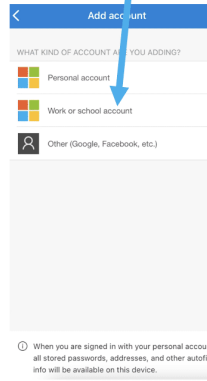

UserID

Enter username

Password

Enter password

LOGIN

4 Click on "LOGIN"

5

Select either EMAIL OR MOBILE APP Note: We recommend the MOBILE APP Method. For the Mobile App method, Install the Microsoft Authenticator app using the below URL - [link](#)
OR
Search Microsoft authenticator from your Google Play or App Store on your mobile phone.

6

How to connect with the Microsoft Authenticator app

Open Authenticator App on your mobile and press “+” Button on the top right corner

Click on “Work or school account”

Click on “Scan QR code”

Point your mobile camera to Computer screen and scan the QR code